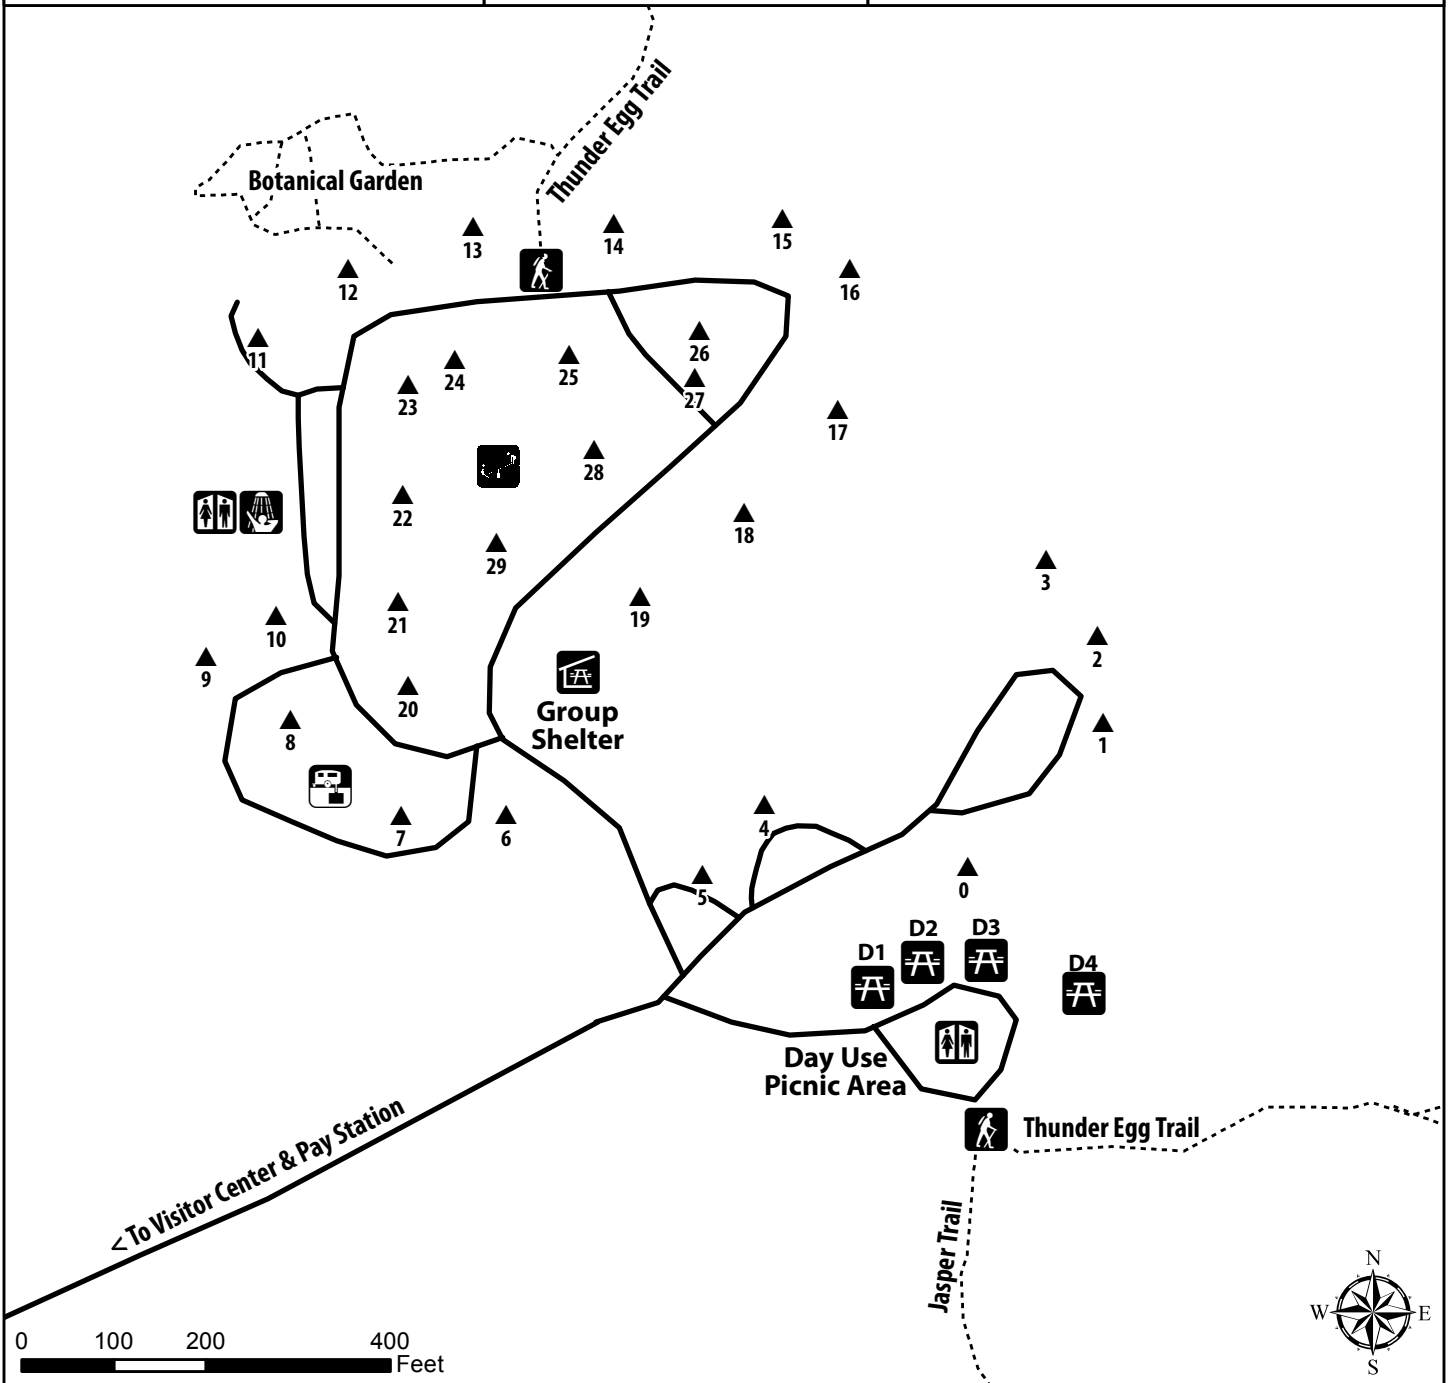

Rockhound State Park

575-546-6182
 www.nmparks.com
 Reservations: 1-877-664-7787

See Reverse for Spring Canyon Map

- ▲ Campsites
- Group Shelter
- Pay Station
- Picnic Sites
- Playground
- Restrooms
- RV Dump Station
- Showers
- Trailhead
- Visitor Center

Electric & Water Sites: 6 - 29
 Reservation Sites:
 9, 12, 15, 17, 18

Rockhound State Park Spring Canyon Recreation Area

575-546-6182
www.nmparks.com
Reservations: 1-877-664-7787

See Reverse for Rockhound Map

-  Campground
-  Group Shelter
-  Pay Station
-  Picnic Sites
-  Restrooms
-  Trailhead
-  Visitor Center